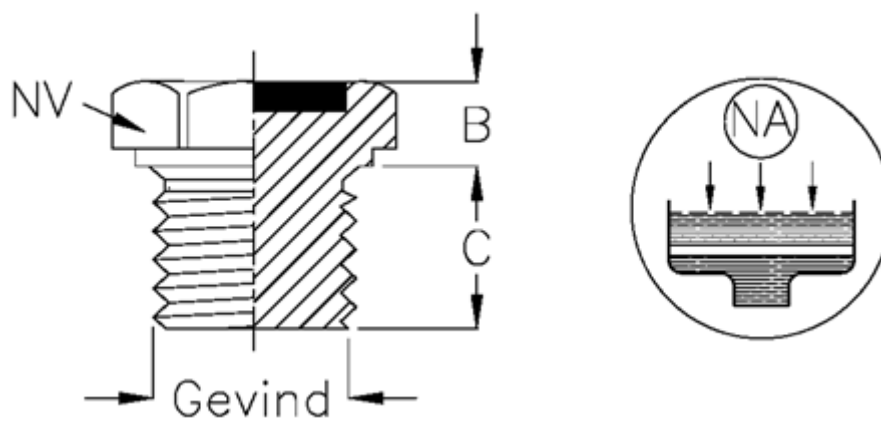

Article number: 21321410A

Description: Drain filling plug
Type 32B M12x1,5 ET.A (filling red)

Measures

B = 5.5
C = 9.5
NV = 17
Thread = M12x1,5